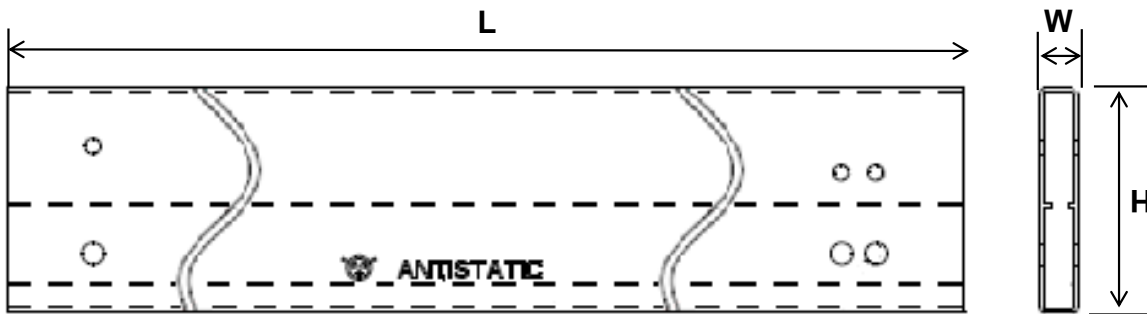

Package View

TO-247

Packing Quantity

Packing Type	Packing Code	Packaging Description	Tube (pc)	Static electricity bag (pc)	Inner Box (pc)	Carton (pc)	Carton Size (mm)
Tube	C0	Anti-Static Plastic Tubes	30	--	300	1,800	560x227x209

Tube Dimension

Tube dimensions

Symbol	Specification (mm)
L	520 ±1
H	46 ±0.3
W	7.7 +0.1/-0.2

Note1: Tube Surface Resistance $10^4 \sim 10^{11} \Omega$.