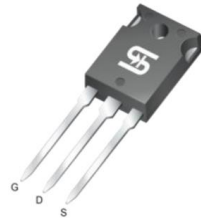

Package View

TO-247

Packing Quantity

Packing Type	Packing Code	Packaging Description	Tube (pc)	Static electricity bag (pc)	Inner Box (pc)	Carton (pc)	Carton Size (mm)
Tube	C0	Anti-Static Plastic Tubes	30	--	300	1,800	560x227x209

Tube Dimension

Tube dimensions

Symbol	Specification (mm)
L	520 ±1
H	46 ±0.3
W	7.7 +0.1/-0.2

Note1: Tube Surface Resistance $10^4 \sim 10^{11} \Omega$.